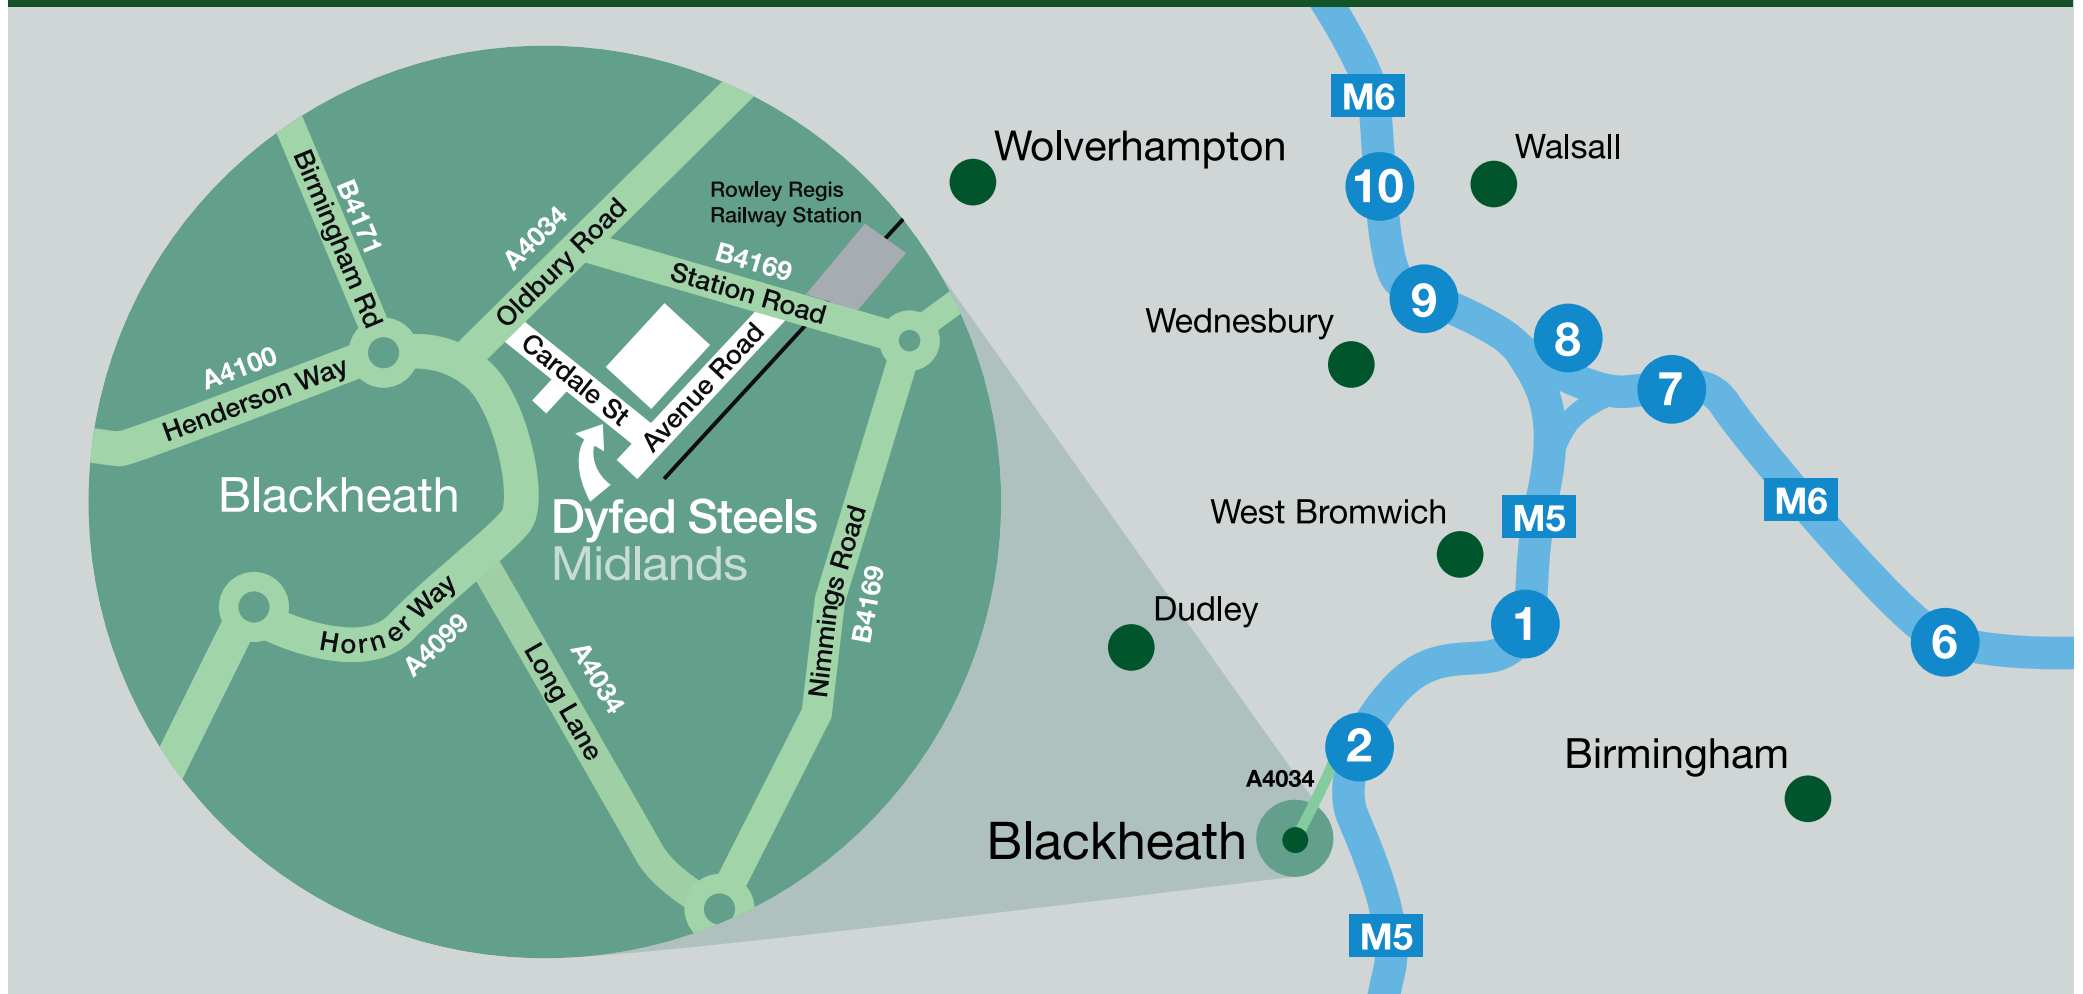

How to find us

Dyfed Steels
Midlands

Dyfed Steels Midlands

Cardale Street, Rowley Regis, West Midlands **B65 0LY**, England

Exit M5 at Junction 2 and take A4034 towards Blackheath.

Fast nationwide delivery

Our location at the heart of the motorway network facilitates rapid delivery to all parts of the UK.